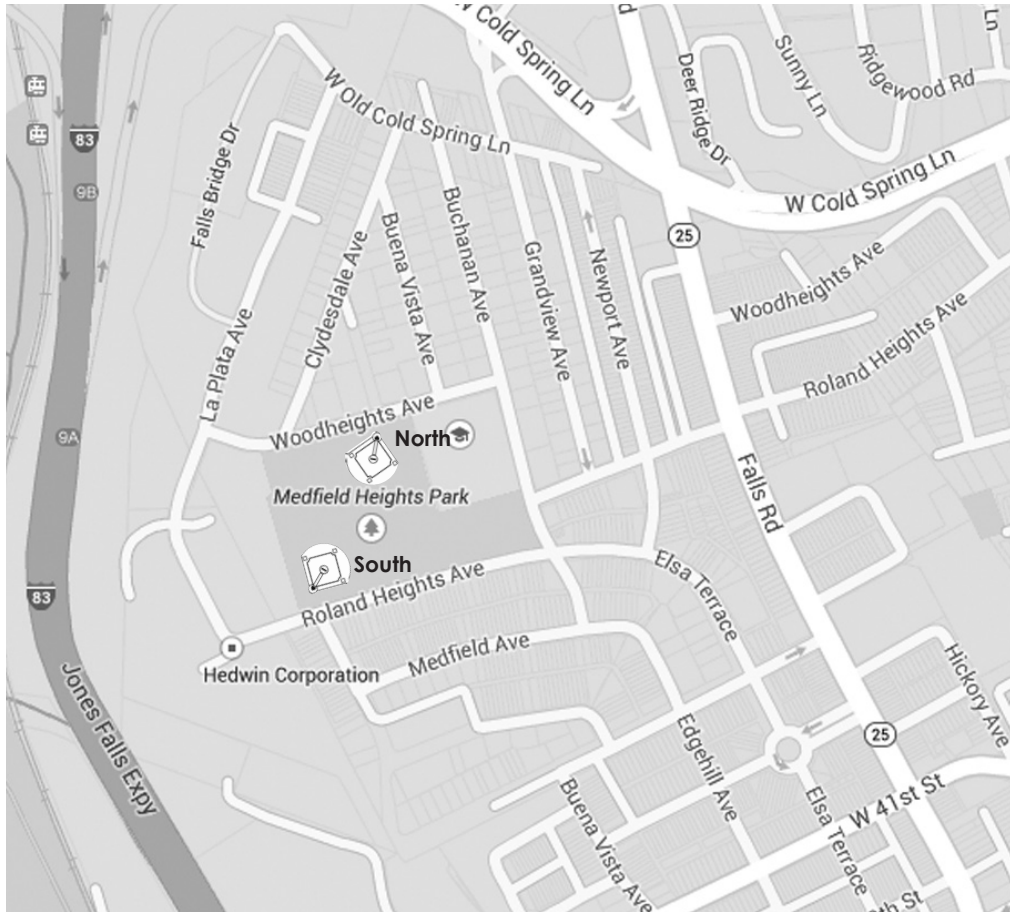

Medfield Fields

4300 Buchanan Ave.

Baltimore MD 21211

Street parking is available.

No public restroom facilities at Medfield.

Teen League coaches will have the key
to the restroom at the youth center.

Medfield has no bleachers, so remember your lawn chair or blanket!

Emergency medical attention:

Patient First - Lutherville

Patient First - Towson

Union Memorial Hospital

Sinai Hospital

Please leave the fields cleaner than you found them.