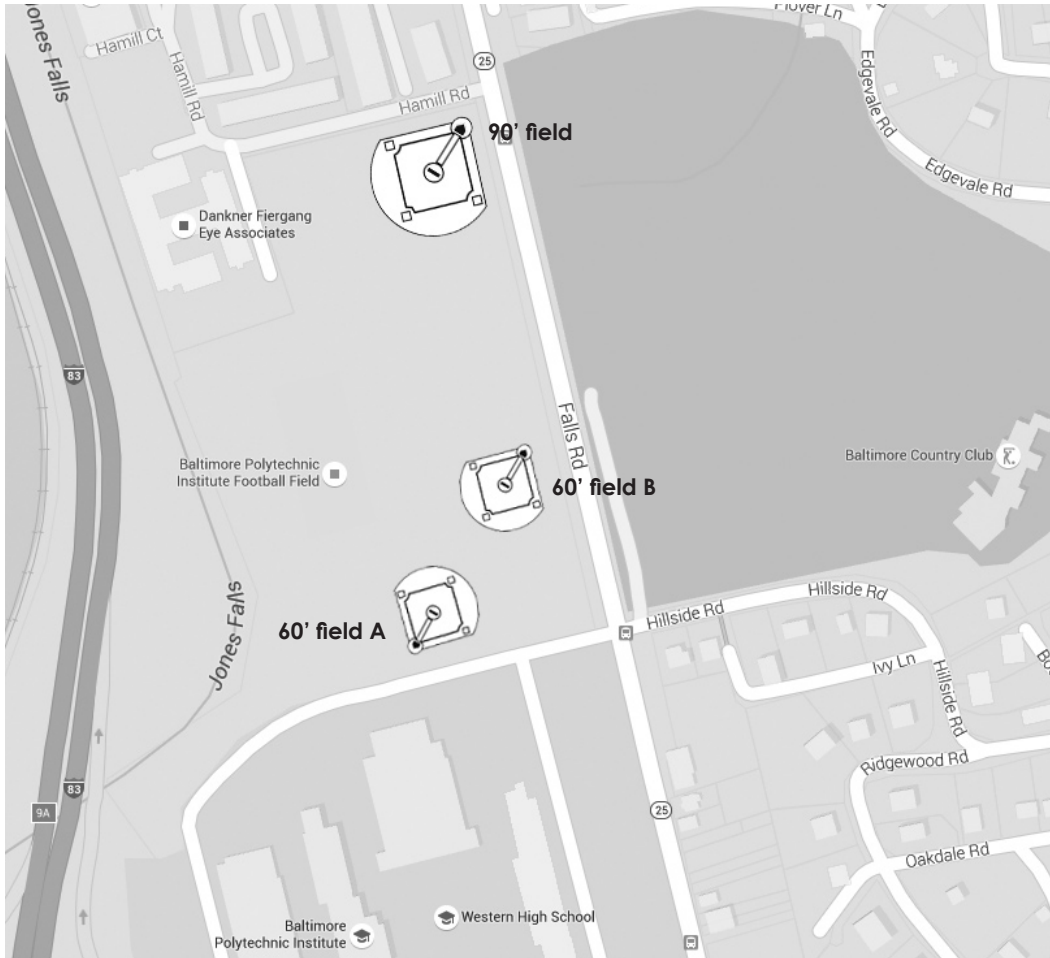

# **Polytechnic 60' & 90' Fields**

**Falls Road between Hillside & Hamill Roads**  
**Baltimore MD 21210**

Please park in the school parking lots located to the east and west of the school buildings and walk to the fields.  
No parking is allowed on the school driveway.  
There are NO RESTROOMS available at this facility.  
The field has no bleachers, so remember your lawn chair or blanket!

Emergency medical attention:  
Patient First - Lutherville  
Patient First - Towson  
Union Memorial Hospital  
Sinai Hospital

***Please leave the fields cleaner than you found them.***